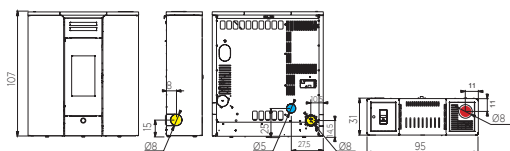

* NL

- Vuurhaard in vermiculiet
- Rookgasafvoer: Ø 8 cm bovenkant, Ø 8/13 cm bovenkant coaxiaal, uitvoeringen in mat zwart en parelwit staal
- Frontale ventilatie hete lucht
- 1 gekanaliseerde warme lucht uitlaat Ø 8 cm
- Dag-/weekprogrammering
- Functie Easy Timer / Relax
- Smart-systeem met geïntegreerde wifi

* DE

- Feuerraum aus vermiculite
- Rauchauslass: Ø 8 cm oben, oben Ø 8/13 cm parallelen, versionen mit mattschwarzem und perlweißem Stahl
- Frontal-Warmluftgebläse
- 1 kanalisierbarer Ausgang Ø 8 cm
- Tages-/Wochen-Zeitprogrammierung
- Funktion Easy Timer / Relax
- System Smart mit integriertem WLAN

* EN

- Vermiculite combustion chamber
- Smoke outlet upper Ø 8 cm, smoke outlet upper Ø 8/13 cm coaxial versions in steel in matt black and pearl white
- Front hot air ventilation
- 1 hot-air duct outlet Ø 8 cm
- Daily/weekly program
- Easy Timer / Relax function
- Smart system with built-in WI-FI

* EL

- Εστία από βερμικουλίτη
- Έξοδος καπνού: Ø 8 εκ. επάνω, Ø 8/13 εκ. επάνω ομοαξονική, εκδόσεις από χάλυβα σε μαύρο ματ και λευκό περλέ
- Βεντιλατέρ θερμού αέρα, μπροστά
- 1 έξοδος θερμού αέρα με δυνατότητα διοχέτευσης μέσω αεραγωγού Ø 8 εκ.
- Ημερήσιος/εβδομαδιαίος προγραμματισμός
- Λειτουργία Easy Timer / Relax
- Σύστημα Smart με ενσωματωμένο Wi-Fi

PELLET

3,9-8,7

225

95x31x107

E-SMART

CSTB

A++

eco