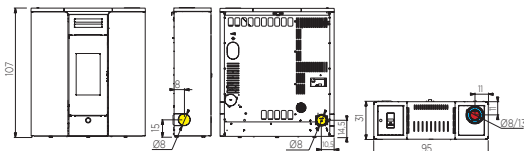

* NL

- Vuurhaard in vermiculiet
- Rookgasafvoer: Ø 8 cm bovenkant, Ø 8/13 cm bovenkant coaxiaal, uitvoeringen in mat zwart en parelwit staal
- Frontale ventilatie hete lucht
- 1 gekanaliseerde warme lucht uitlaat Ø 8 cm
- Dag-/weekprogrammering
- Functie Easy Timer / Relax
- Smart-systeem met geïntegreerde wifi

* DE

- Feuerraum aus vermiculite
- Rauchauslass: Ø 8 cm oben, oben Ø 8/13 cm parallelen, versionen mit mattschwarzem und perlweißem Stahl
- Frontal-Warmluftgebläse
- 1 kanalisierbarer Ausgang Ø 8 cm
- Tages-/Wochen-Zeitprogrammierung
- Funktion Easy Timer / Relax
- System Smart mit integriertem WLAN

* EN

- Vermiculite combustion chamber
- Smoke outlet upper Ø 8 cm, smoke outlet upper Ø 8/13 cm coaxial versions in steel in matt black and pearl white
- Front hot air ventilation
- 1 hot-air duct outlet Ø 8 cm
- Daily/weekly program
- Easy Timer / Relax function
- Smart system with built-in WI-FI

* EL

- Εστία από βερμικουλίτη
- Έξοδος καπνού: Ø 8 εκ. επάνω, Ø 8/13 εκ. επάνω ομοαξονική, εκδόσεις από χάλυβα σε μαύρο ματ και λευκό περλέ
- Βεντιλατέρ θερμού αέρα, μπροστά
- 1 έξοδος θερμού αέρα με δυνατότητα διοχέτευσης μέσω αεραγωγού Ø 8 εκ.
- Ημερήσιος/εβδομαδιαίος προγραμματισμός
- Λειτουργία Easy Timer / Relax
- Σύστημα Smart με ενσωματωμένο Wi-Fi

PELLET

3,9-8,7

225

95x31x107

E-SMART

CSTB

A++

eco