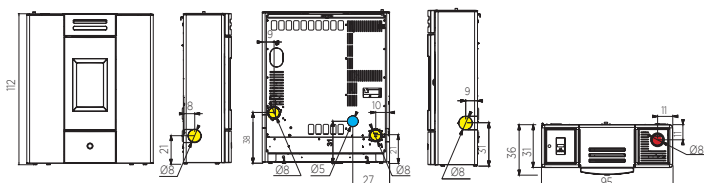

DUB100++

* FR

- Foyer en vermiculite
- Sortie des fumées Ø 8 cm vers le haut
- Ventilation air chaud vers le front
- 2 sorties d'air chaud canalisable Ø 8 cm
- Programmation journalière/hebdomadaire
- Fonction Easy Timer / Relax
- Système Smart avec Wi-fi intégré

* NL

- Vuurhaard in vermiculiet
- Rookgasafvoer Ø 8 cm bovenkant
- Frontale ventilatie hete lucht
- 2 gekanaliseerde warme lucht uitlaten Ø 8 cm
- Dag-/weekprogrammering
- Functie Easy Timer / Relax
- Smart-systeem met geïntegreerde wifi

* DE

- Feuerraum aus vermiculite
- Rauchauslass: Ø 8 cm oben
- Frontal-Warmluftgebläse
- 2 kanalisierbare Ausgänge Ø 8 cm
- Tages-/Wochen-Zeitprogrammierung
- Funktion Easy Timer / Relax
- System Smart mit integriertem WLAN

* EN

- Vermiculite combustion chamber
- Smoke outlet upper Ø 8 cm
- Front hot air ventilation
- 2 rear hot-air duct outlet Ø 8 cm
- Daily/weekly program
- Easy Timer / Relax function
- Smart system with built-in WI-FI

* EL

- Εστία από βερμικουλίτη
- Έξοδος καπνού Ø 8 εκ. επάνω
- Βεντιλατέρ θερμού αέρα, μπροστά
- 2 έξοδοι θερμού αέρα με δυνατότητα διοχέτευσης μέσω αεραγωγού Ø 8 εκ.
- Ημερήσιος/εβδομαδιαίος προγραμματισμός
- Λειτουργία Easy Timer / Relax
- Σύστημα Smart με ενσωματωμένο Wi-Fi

céramique
keramiek
ceramik
ceramic
κεραμικό

3,9-10,1 265 95x36x112h